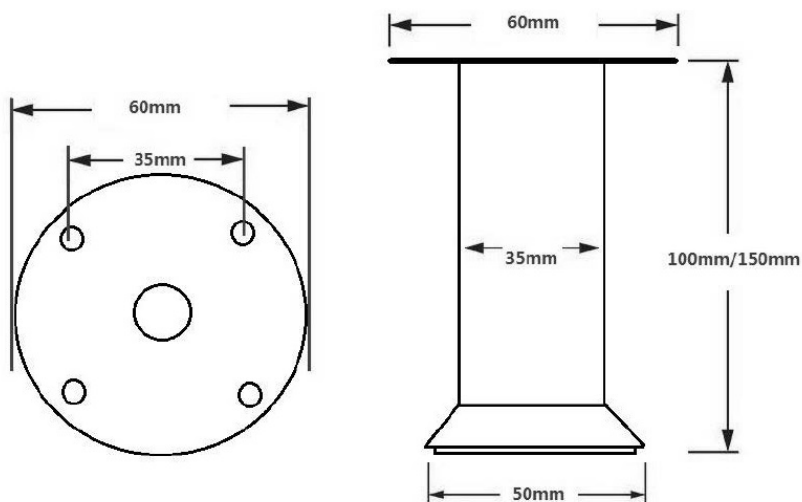

PRODUCT SHEET

Description:

Metal Leg "Siri", $\varnothing 35 \times 150$ mm, SS-look, W/Plate $\varnothing 60$ mm, cc: 35mm, W/Adjustable Glide, 15mm Height Regulation

Item number:

06.09.420-0

Units	Box	Carton	HS Code	Barcode
Pcs.	10	50	8302420090	 5704866511858